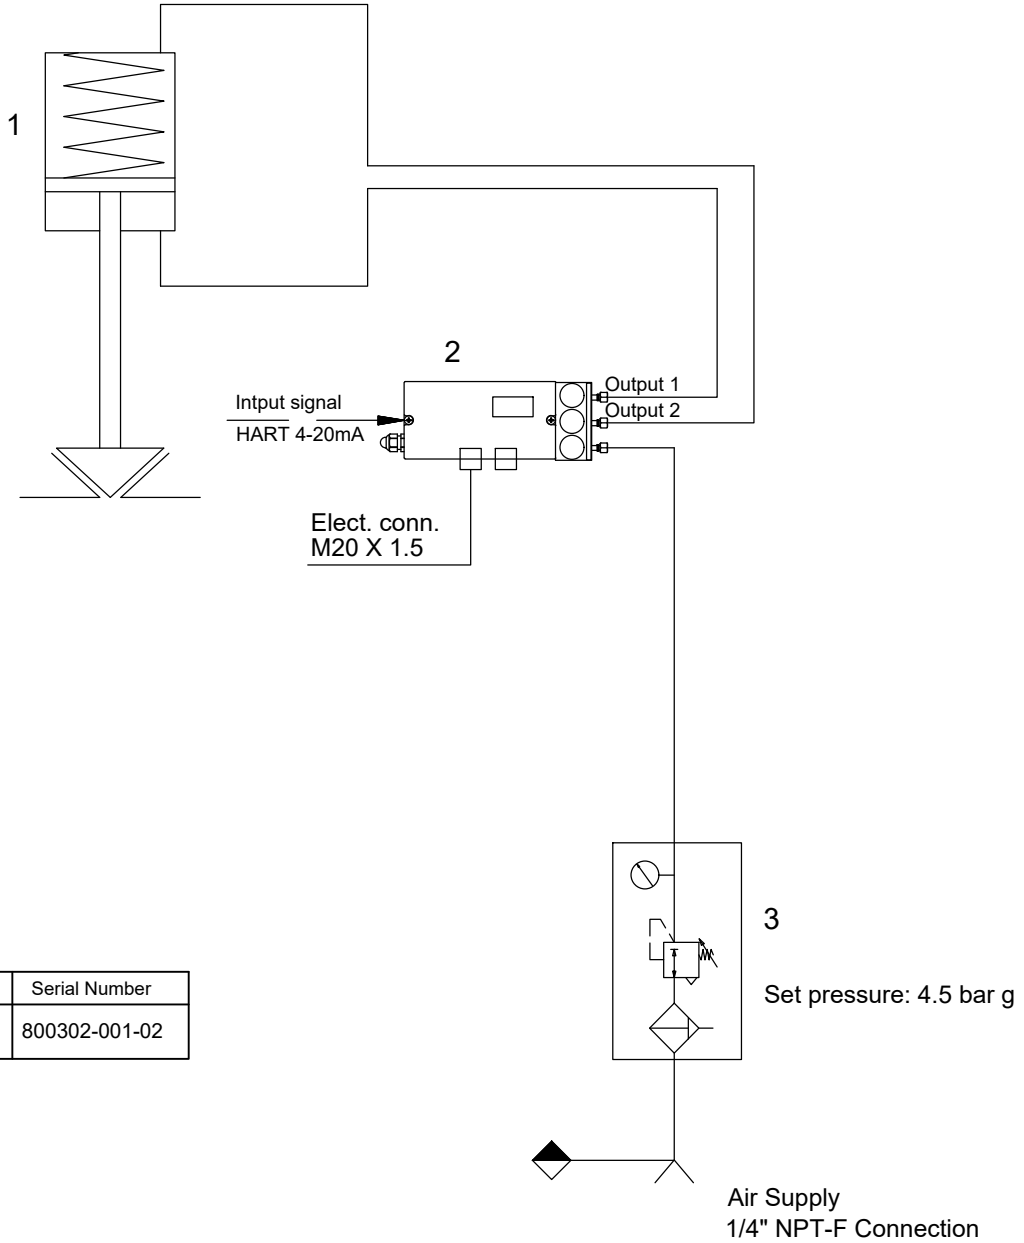

ITEM	QTY	DESCRIPTION
1	1	Double effect pneumatic cylinder L-Act
2	1	Positioner YT 3300
3	1	Air Set filter Sitecna, Aluminum, 1/4" NPT
		Tubing 5/16" NPT - SS 316
		Fitting - SS 316

Fail Position: AFC

CLOSE

ITEM	TAG No.	Serial Number
001	LCV-RU0001A-01 LCV-RU0001B-01	800302-001-02

Customer  VSI Controls  
Supply limits

Actuator action with air supply	Control Mode
Actuator action without air supply	Valve to Close

## Pneumatic/Wiring Diagram

CUSTOMER: Controlfluid					P.O. NUMBER: 2024-PO-200		DWG NUMBER: 800302-PWD-001	
REVISION DESCRIPTION: Tag modified					SHEET: 1 of 1		SERIAL NUMBER: See table	
DATE: 17/10/2024	REVISION: 01	DRAWN: N.Bhatiya	APPROV.: D.Ciriolo	ITEM: See table	VALVE TAG: See table	PROJECT: BOC		